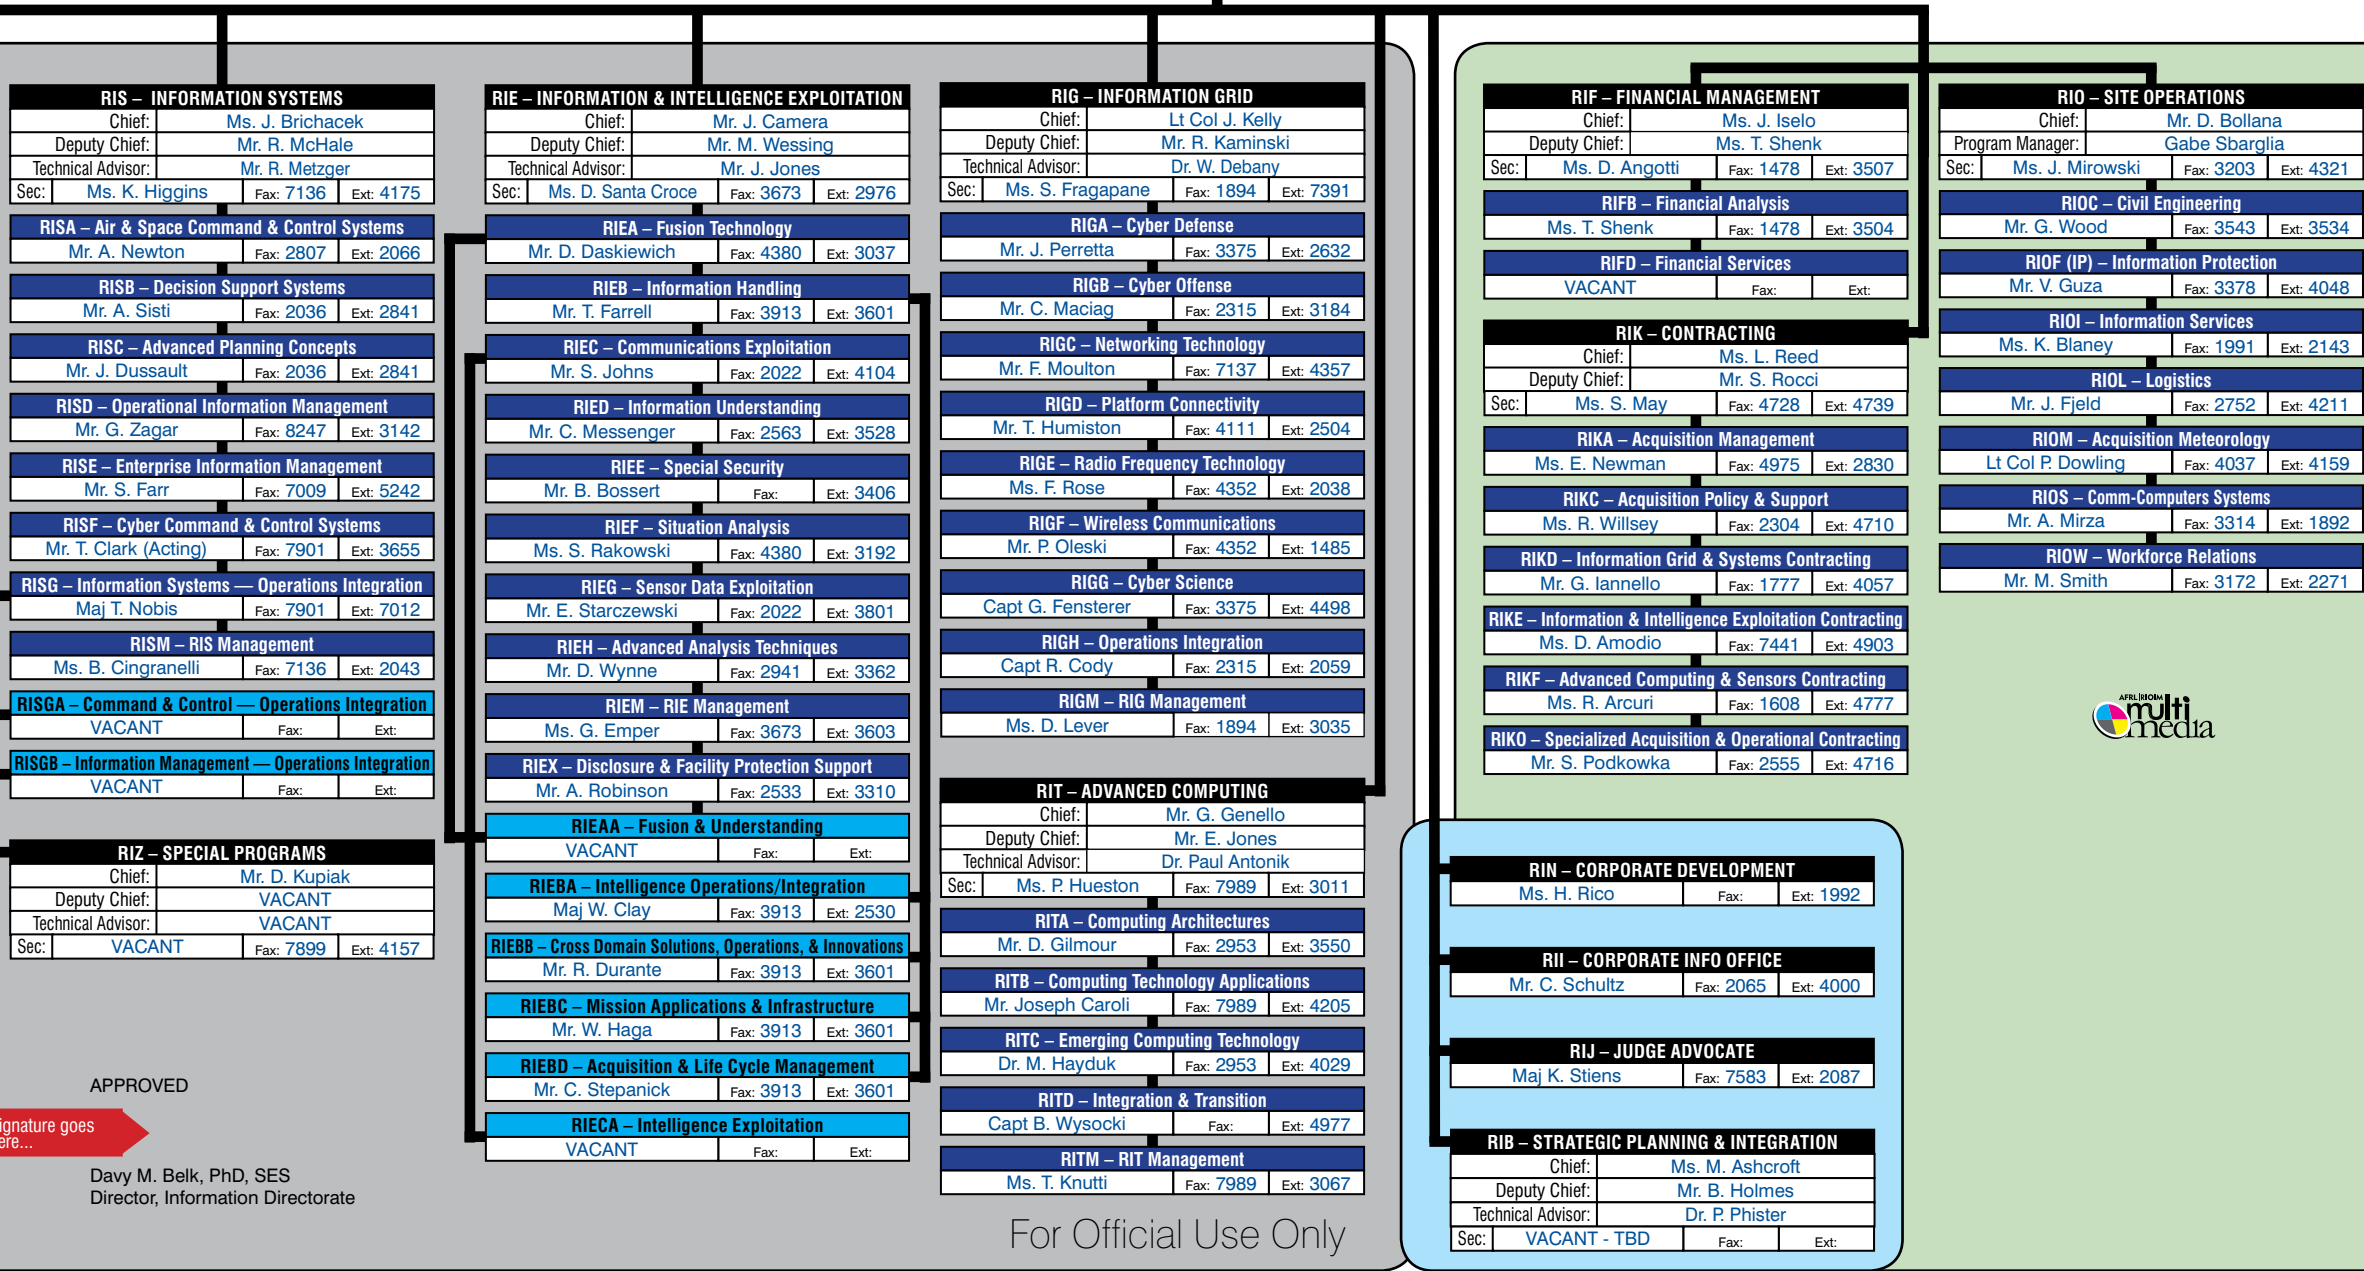

Air Force Research Laboratory Information Directorate

AFRL/RI Leadership Chart — As of 20 NOV 2009

Rome Research Site, Rome, NY
 Commercial: 315 330-plus (last four)
 DSN: 587 plus (last four)

OPR: AFRL/RI
 Supersedes AFRL/RI all previously dated leadership and Organizational Charts

- = Mission Division
- = Divisions
- = Directorate Staff
- = Branches
- = Support Division
- = Sections

POC for updating Leadership Chart:
RRS Executive Officer
 rrs.cc.exec.officer@rl.af.mil

APPROVED

Signature goes here...